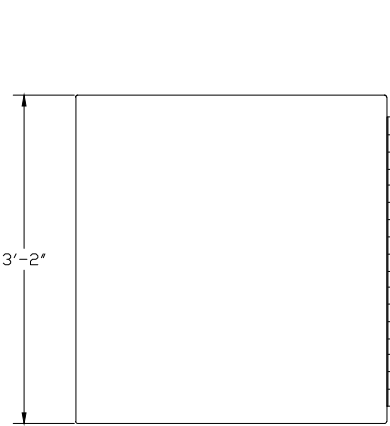

INSULATION:	1" (R~7)	DOOR HDR:	SS PIANO HINGE - M 1582A115
EXTERIOR COLOR:	#2445 GRAY CLOUD		SS LOCKABLE HASP - M 1304A24
INTERIOR COLOR:	#2445 GRAY CLOUD	ACCESSORIES:	NONE

1) ANCHOR BOLTS BY OTHERS

  FIBERGLASS PRODUCTS	MODEL 200-011 ENCLOSURE, 36" W X 36" D X 38" H	
	DWG. NO. ENCL-200-011-01	REV 0
PROJECT STANDARD ENCLOSURE SIZE	DATE 7/2/03