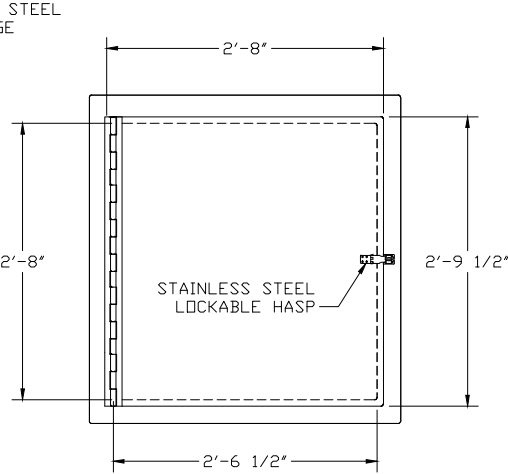

INSULATION:	1" (R~7)	DOOR HDR:	SS PIANO HINGE - M 1582A115
EXTERIOR COLOR:	#2445 GRAY CLOUD		SS LOCKABLE HASP - M 1304A24
INTERIOR COLOR:	#2445 GRAY CLOUD	ACCESSORIES:	NONE

LEFT ELEVATION

FRONT ELEVATION

RIGHT ELEVATION

PLAN VIEW (BOTTOM)

1) ANCHOR BOLTS BY OTHERS

 FIBERGLASS PRODUCTS	MODEL 200-011 ENCLOSURE, 36" W X 36" D X 38" H	
	DWG. NO. ENCL-200-011-01	REV 0
PROJECT STANDARD ENCLOSURE SIZE	DATE 7/2/03	