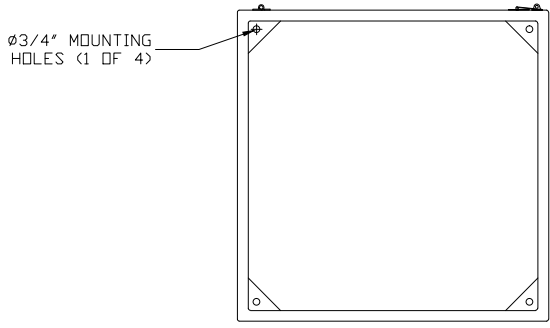

INSULATION:	1" (R~7)	DOOR HDR:	SS PIANO HINGE - M 1582A115
EXTERIOR COLOR:	#2445 GRAY CLOUD		SS LOCKABLE HASP - M 1304A24
INTERIOR COLOR:	#2445 GRAY CLOUD	ACCESSORIES:	NONE

LEFT ELEVATION

FRONT ELEVATION

RIGHT ELEVATION

PLAN VIEW (BOTTOM)

1) ANCHOR BOLTS BY OTHERS

 FIBERGLASS PRODUCTS	MODEL 200-011 ENCLOSURE, 36" W X 36" D X 38" H	
	DWG. NO. ENCL-200-011-01	REV 0
PROJECT STANDARD ENCLOSURE SIZE	DATE 7/2/03	